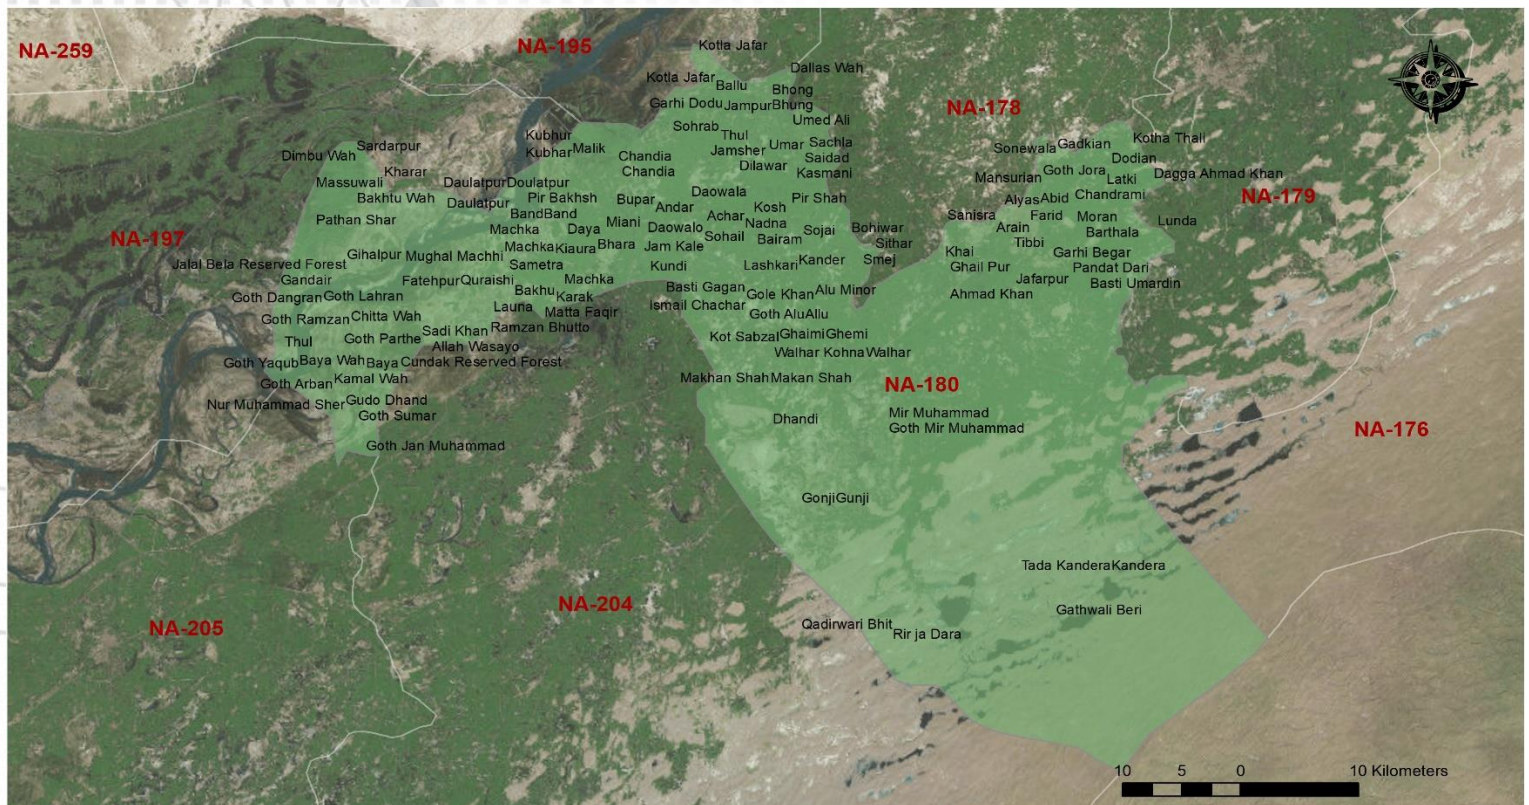

CONSTITUENCY PROFILE

NA-180 RAHIM YAR KHAN-VI

PUNJAB

CONSTITUENCY
POPULATION

818,717

VOTER STATISTICS

Male

221,976

Female

164,796

Total

386,772

47%

of the total population
are registered as voters

POLLING STATIONS

77

AVERAGE VOTER
AT POLLING STATION

1,325

AVERAGE VOTER
AT POLLING BOOTH

485

LIST OF CONTESTING CANDIDATES

#	Name	Name of Political Party
1	Chaudhary Muhammad Shafique Anwar	Independent
2	Hafiz Asif Rasheed	Independent
3	Sardaar Rafique Haider Khan Leghari	Pakistan Tehreek-e-Insaf
4	Syed Murtaza Mahmud	Pakistan Peoples Party Parliamentarians
5	Sagheer Abbas	Independent
6	Tahir Ali	Allah-o-Akbar Tehreek
7	Muhammad Arshad	Independent
8	Muhammad Arshad Khan Leghari	Pakistan Muslim League (Nawaz)
9	Muhammad Akram	Pakistan Tehreek-e-Insaf Nazriati
10	Muhammad Safdar Khan Laghari	Independent
11	Nazim Hussain Saeed	Tehreek-e-Labaik Pakistan
12	Nadeem Abbas Cheema	Independent